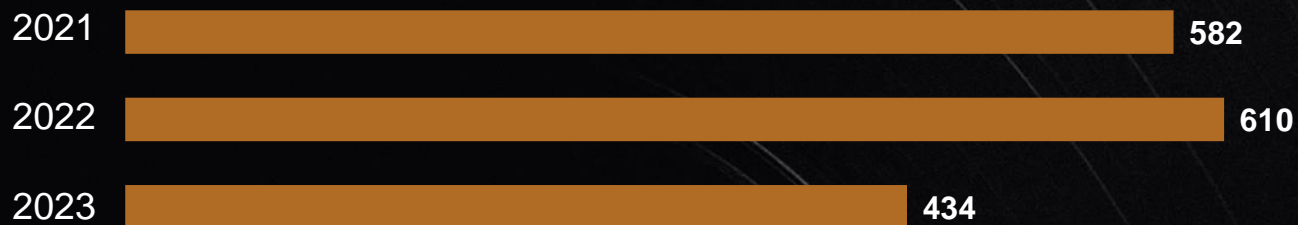

Déchets (t)

Ferrailles de récupération