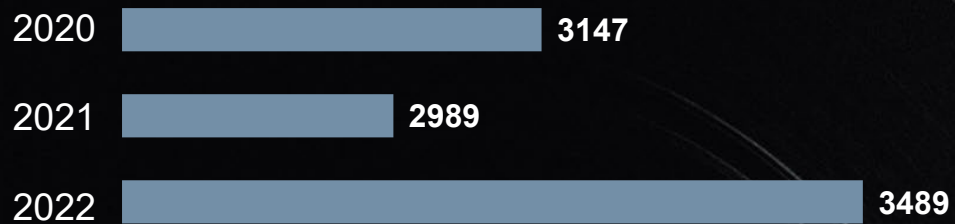

Energie

Erdgas (MWh Ho)

Heizöl (MWh)

Strom (MWh)

Ressourcen

Frischwasser (m³)

Output

A minimalist office scene featuring a long, light-colored desk with a black ergonomic office chair tucked under it. The background is a bright window with sheer white curtains. The word "Output" is written in a large, black, sans-serif font on the left side of the image, partially overlapping the desk and the chair. The overall aesthetic is clean and professional.