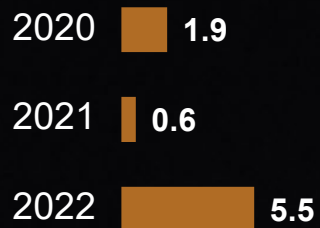

Energie

Erdgas (MWh Ho)

Heizöl (MWh)

Strom (MWh)

Ressourcen

Frischwasser (m³)

Output

A minimalist office scene featuring a long, light-colored desk with a black ergonomic office chair tucked under it. The background is a bright window with sheer white curtains. The word "Output" is written in a large, black, sans-serif font on the left side of the image, partially overlapping the desk and the chair. The overall aesthetic is clean and professional.

Abfälle (t)

Altmetall

Recycelte Stoffe

Abfälle (t)

Allg. Abfall

Sonderabfälle

Emissionen (t)

Organische Verbindungen (voc)