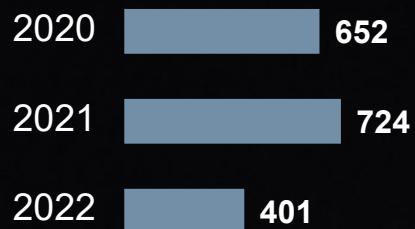

- Weitere Prozessoptimierungen in der Oberflächenbehandlung.

Input/Output-Analyse

Input

Rohstoffe
Betriebsstoffe
Verpackungen
Wasser
Energie

Output

Produkte
Abfälle
Abwasser
Emissionen

The background of the image is a blurred, abstract pattern of diagonal lines in shades of gray and black, creating a sense of depth and movement. A vertical bar is visible on the left side of the image.

Input

Rohstoffe (t)

Stahl

Aluminium

Holz

Betriebsstoffe (t)

Pulverlack

Chemische Betriebsstoffe

Energie

Erdgas (MWh Ho)

Heizöl (MWh)

Strom (MWh)

Ressourcen

Frischwasser (m³)

Output

A minimalist office scene featuring a long, light-colored desk with a black ergonomic office chair tucked under it. The background is a bright window with sheer white curtains. The word "Output" is written in a large, black, sans-serif font on the left side of the image, partially overlapping the desk and the chair. The overall aesthetic is clean and professional.