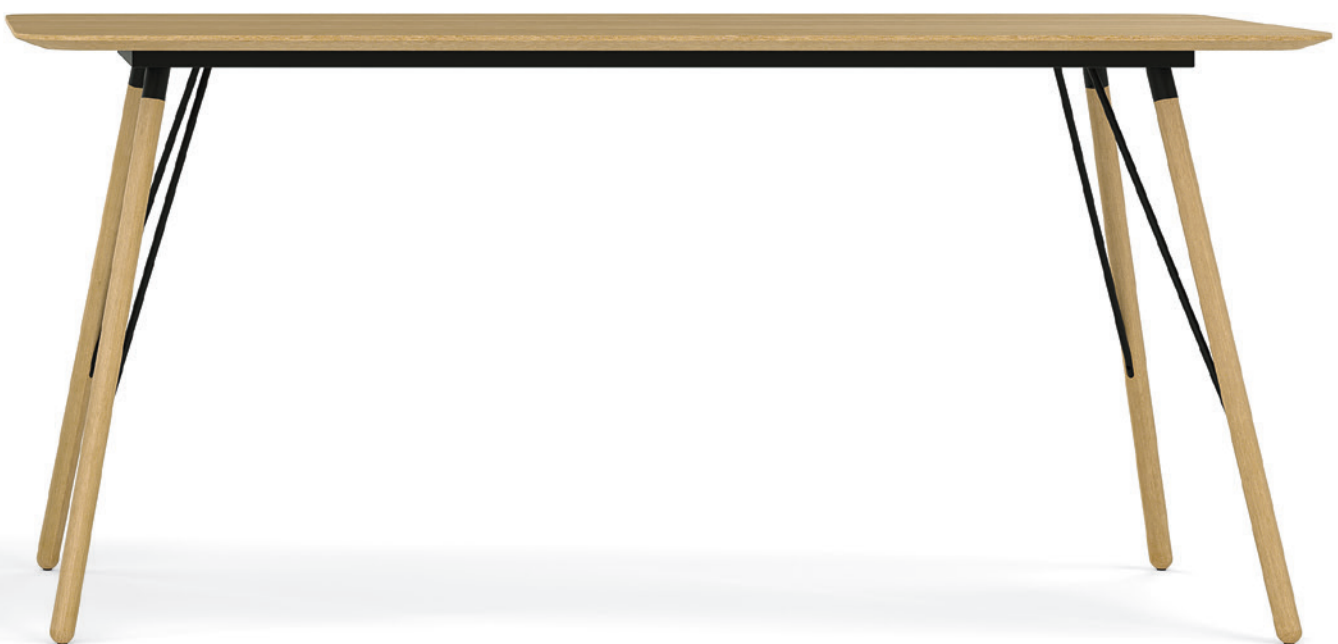

A variety of wooden options
Molteplici varianti in legno

Classic shapes Forme classiche

LO Merge table, round
LO Merge tavolo rotondo

LO Merge table, square
LO Merge tavolo quadrato

LO Merge table, rectangular
LO Merge tavolo rettangolare

Edge profile Profil dei bordi

Solid wood
Legno massello

Wood panels and synthetic resin
Vero legno e resina sintetica

Linoleum and solid-core panels
Linoleum e laminato ad alta pressione

LO Merge standing desk with wooden legs
LO Merge tavolo alto con piedi in legno

Invitation to relax

Even the smallest members of the LO Merge family have big ambitions. Paired with the small stools in an office, they're the perfect place for a relaxing pause; they're also in their element as a coffee table or side table in the living room, next to a sofa when working from home, or as a feature in the guest room.