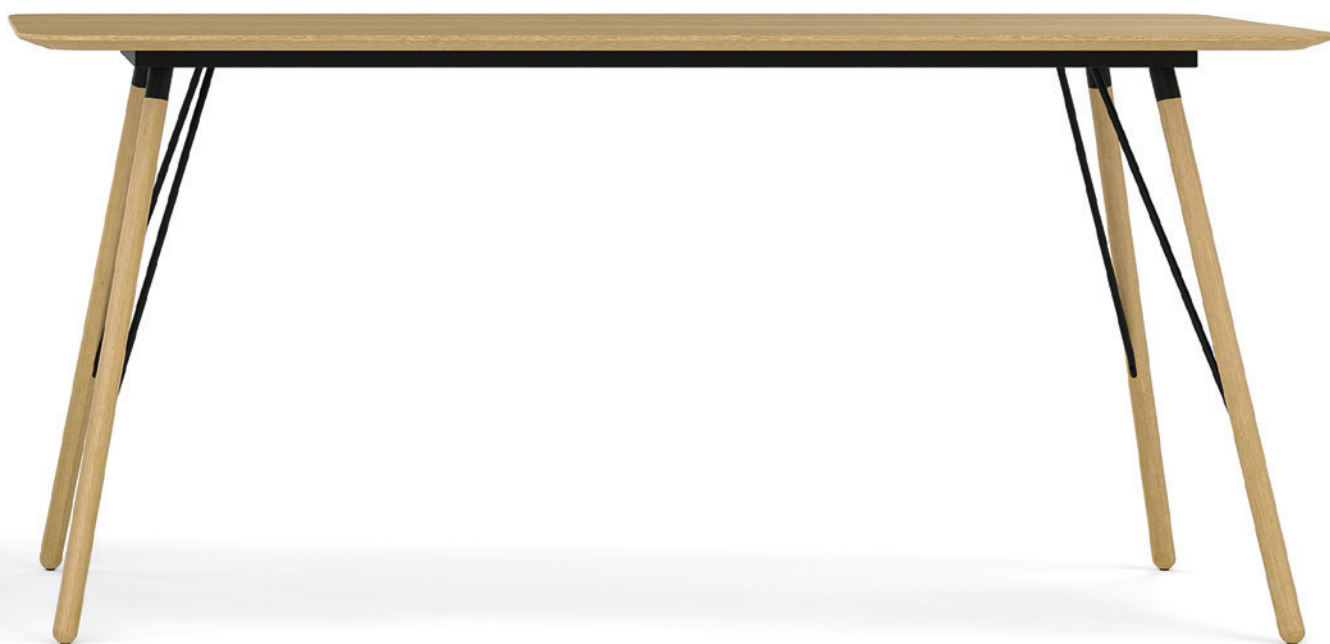

A variety of wooden options
Molteplici varianti in legno

Classic shapes Forme classiche

LO Merge table, round
LO Merge tavolo rotondo

LO Merge table, square
LO Merge tavolo quadrato

LO Merge table, rectangular
LO Merge tavolo rettangolare

Edge profile Profilo dei bordi

Solid wood
Legno massello

Wood panels and synthetic resin
Vero legno e resina sintetica

Linoleum and solid-core panels
Linoleum e laminato ad alta pressione

LO Merge standing desk with wooden legs
LO Merge Tavolo alto con piedi in legno

Invitation to relax

Even the smallest members of the LO Merge family have big ambitions. Paired with the small stools in an office, they're the perfect place for a relaxing pause; they're also in their element as a coffee table or side table in the living room, next to a sofa when working from home, or as a feature in the guest room.