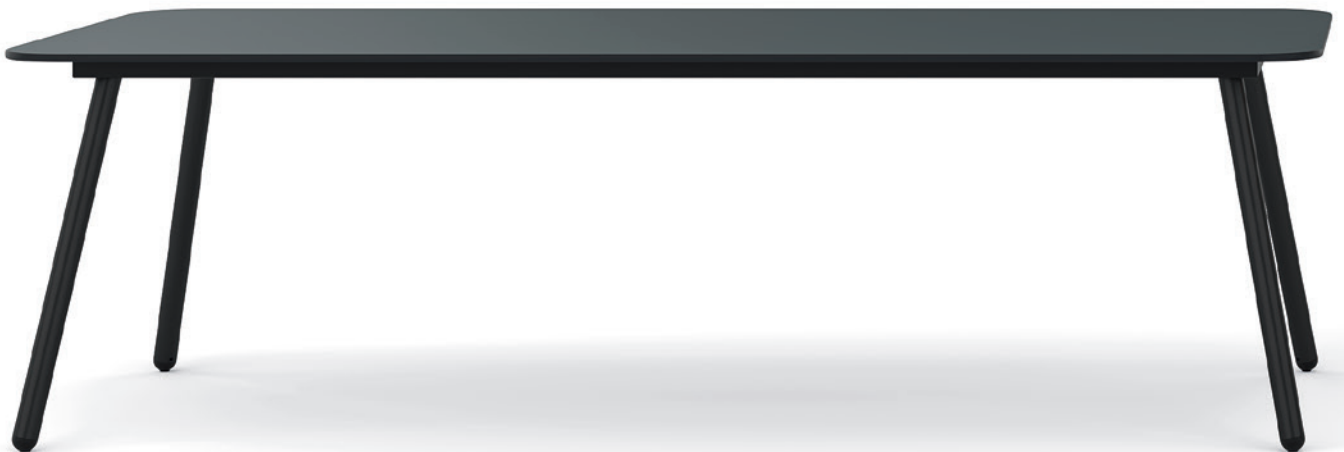

Il successo attraverso il design: percorsi illimitati verso l'unicità

Un tocco di colore per la caffetteria oppure la variante acciaio e legno per la zona clienti: LO Merge dona carattere a qualunque stile di arredamento. Con LO Merge non ci sono limiti alle possibilità di allestimento. Dalle sottostrutture delicate ma robuste, alla configurazione della forma del piano della scrivania fino al profilo dei bordi coordinato nell'estetica: la versatilità di LO Merge combina con originalità materiale, forma e design, senza tuttavia subordinare in alcun modo i dettagli funzionali al disegno complessivo.

Un'elettrificazione ben studiata assicura che l'aspetto complessivo, sia al di sopra che al di sotto del tavolo, tenga fede ai più alti standard estetici grazie a una semplice gestione dei cavi. Inoltre, grazie all'utilizzo di aliante è possibile spostare senza fatica e con delicatezza anche tavoli di grandi dimensioni su pavimenti in cemento o addirittura in parquet e moquette di alta qualità.

LO Merge with steel legs
LO Merge con piedi in acciaio